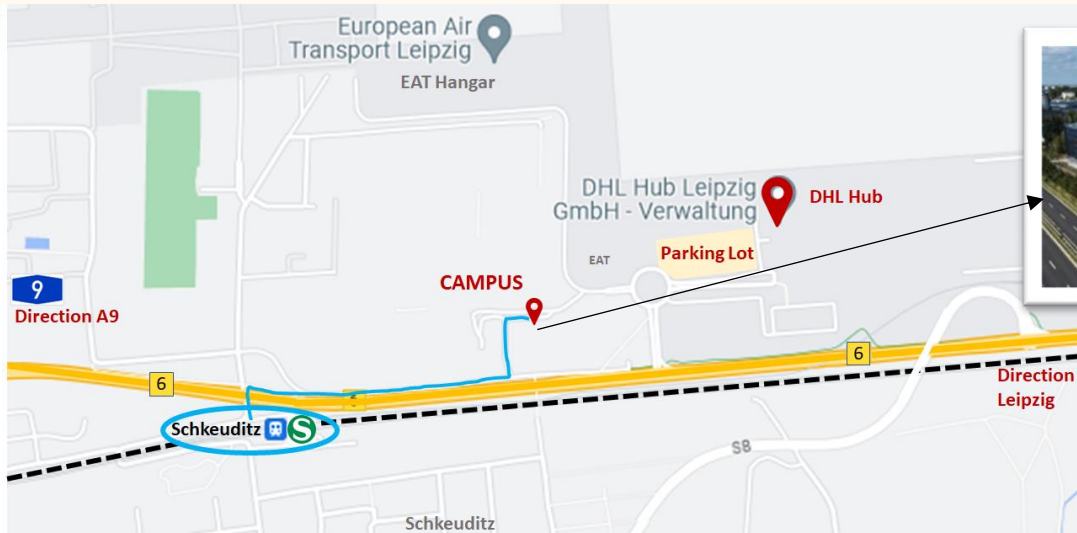

# DIRECTIONS

## DHL HUB LEIPZIG – CAMPUS

**Address:** Josef-von-Copertino-Straße, 04435 Schkeuditz

-  Sidewalk from the parking lot to the Campus
-  Footpath from train station (S-Bahn) to the Campus

Entrance to the main building – Please ask for your training room at the registration desk