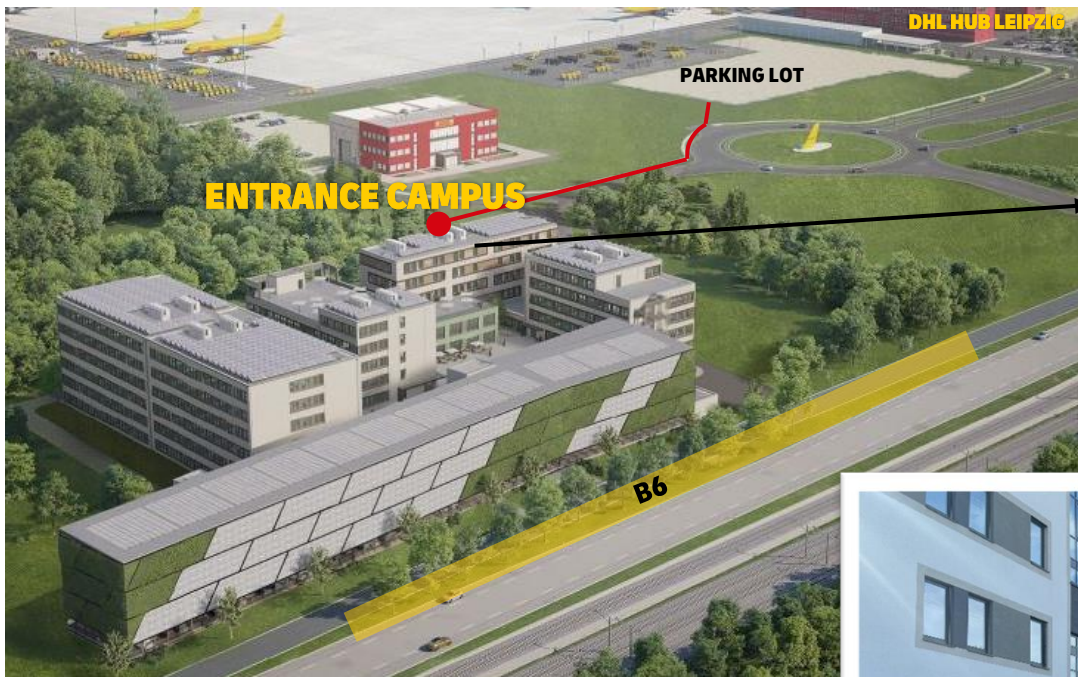

## DHL HUB LEIPZIG – CAMPUS

**Address:** Josef-von-Copertino-Straße, 04435 Schkeuditz

-  Sidewalk from the parking lot to the Campus
-  Footpath from train station (S-Bahn) to the Campus

Entrance to the main building – Please ask for your training room at the registration desk